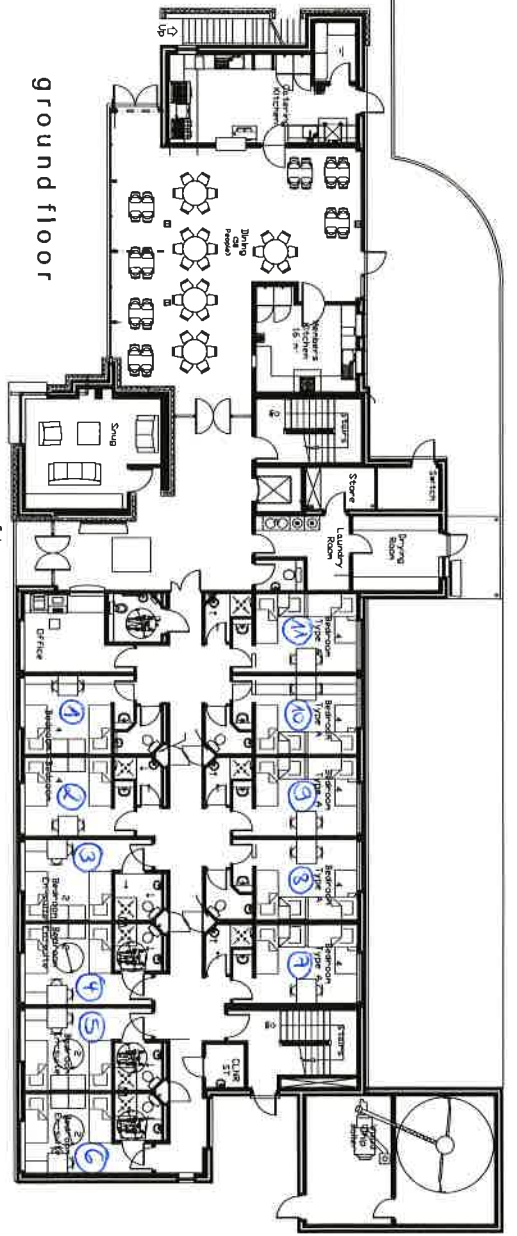

NOTE: INDICATIVE DRAWING FOR IDENTIFICATION PURPOSES ONLY

NO	DATE	BY	DESCRIPTION

NO	DATE	BY	DESCRIPTION

ERRIGAL YOUTH HOSTEL

FLOOR PLANS

G/M DESIGN ASSOCIATES

mezzanine floor

first floor

ground floor