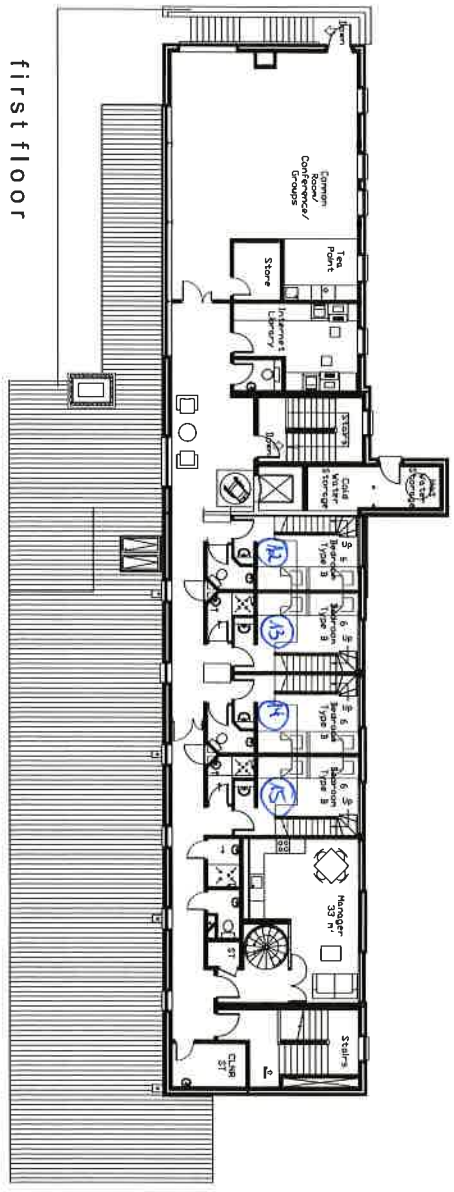

NOTE: INDICATIVE DRAWING FOR IDENTIFICATION PURPOSES ONLY

NO	DATE	BY	DESCRIPTION

NO	DATE	BY	DESCRIPTION

ERRIGAL YOUTH HOSTEL

FLOOR PLANS

G/M DESIGN ASSOCIATES

mezzanine floor

first floor

ground floor